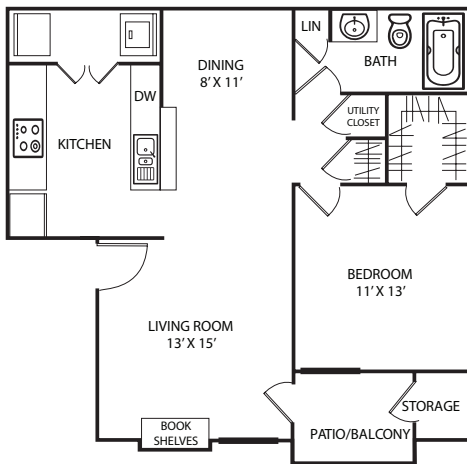

ON-SITE RECYCLING

PEST CONTROL SERVICE

PLANNED RESIDENT EVENTS

SPECTACULAR WOODED VIEWS

Deposit: _____

Application/Admin Fee: _____

Pet Fee/Rent: _____

One Bedroom/One Bath (565 Square Feet)

Rent/Utilities: _____

One Bedroom/One Bath (650 Square Feet)

Rent/Utilities: _____

Rent/Utilities: _____

One Bedroom/One Bath (702 Square Feet)

Two Bedroom/Two Bath (950 Square Feet)

Rent/Utilities: _____

Two Bedroom/Two Bath (1050 Square Feet)