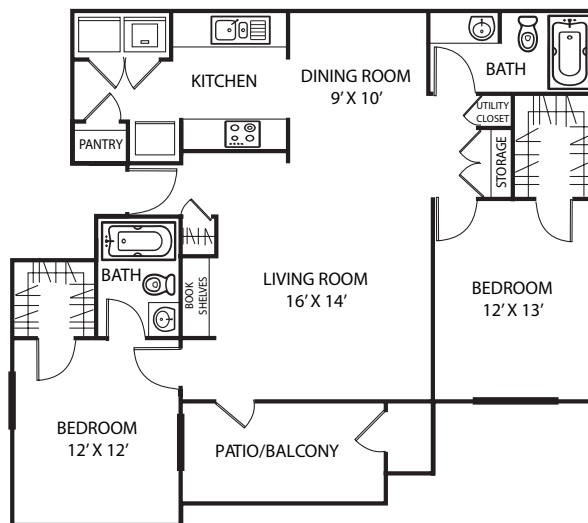

ON-SITE RECYCLING

PEST CONTROL SERVICE

PLANNED RESIDENT EVENTS

SPECTACULAR WOODED VIEWS

Deposit: _____

Application/Admin Fee: _____

Pet Fee/Rent: _____

One Bedroom/One Bath (565 Square Feet)

Rent/Utilities: _____

One Bedroom/One Bath (650 Square Feet)

Rent/Utilities: _____

Rent/Utilities: _____

One Bedroom/One Bath (702 Square Feet)

Two Bedroom/Two Bath (950 Square Feet)

Rent/Utilities: _____

Two Bedroom/Two Bath (1050 Square Feet)

Rent/Utilities: _____

FLOOR PLANS

APPLY TODAY!