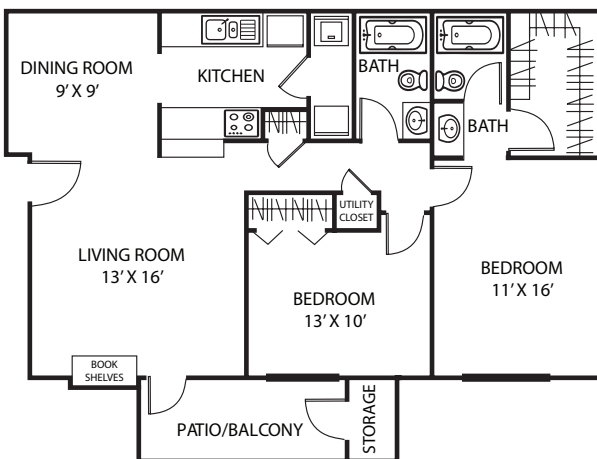

Rent/Utilities: _____

One Bedroom/One Bath (650 Square Feet)

Rent/Utilities: _____

Rent/Utilities: _____

One Bedroom/One Bath (702 Square Feet)

Two Bedroom/Two Bath (950 Square Feet)

Rent/Utilities: _____

Two Bedroom/Two Bath (1050 Square Feet)

Rent/Utilities: _____

FLOOR PLANS

APPLY TODAY!