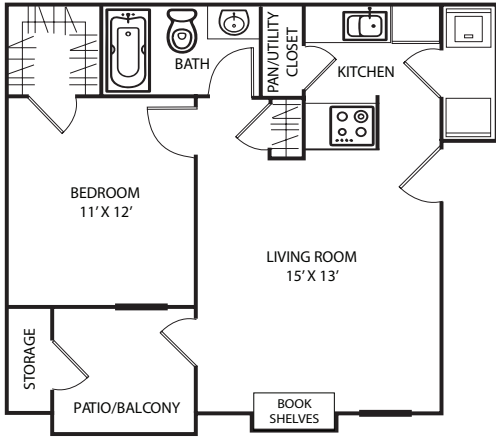

ON-SITE RECYCLING

PEST CONTROL SERVICE

PLANNED RESIDENT EVENTS

SPECTACULAR WOODED VIEWS

Deposit: _____

Application/Admin Fee: _____

Pet Fee/Rent: _____

One Bedroom/One Bath (565 Square Feet)

Rent/Utilities: _____

One Bedroom/One Bath (650 Square Feet)

Rent/Utilities: _____

Rent/Utilities: _____

One Bedroom/One Bath (702 Square Feet)

Two Bedroom/Two Bath (950 Square Feet)

Rent/Utilities: _____

Two Bedroom/Two Bath (1050 Square Feet)