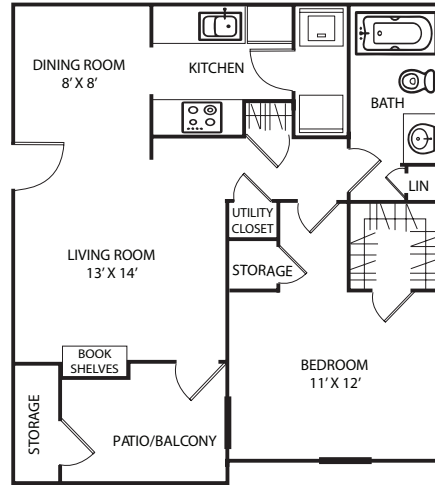

ON-SITE RECYCLING

PEST CONTROL SERVICE

PLANNED RESIDENT EVENTS

SPECTACULAR WOODED VIEWS

Deposit: _____

Application/Admin Fee: _____

Pet Fee/Rent: _____

One Bedroom/One Bath (565 Square Feet)

Rent/Utilities: _____

One Bedroom/One Bath (650 Square Feet)

Rent/Utilities: _____

Rent/Utilities: _____

One Bedroom/One Bath (702 Square Feet)

Two Bedroom/Two Bath (950 Square Feet)

Rent/Utilities: _____

Two Bedroom/Two Bath (1050 Square Feet)