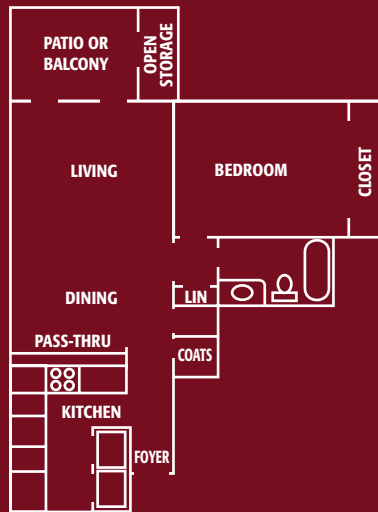

15101 Quails Bluff Circle
Lake Wales, FL 33853
(863) 676-7917
Fax: (863) 678-3804
quails@npmainfo.com
www.npmainc.com

**LIVE
Abundantly**

One Bedroom • 786 SF

Rate \$ _____
 Deposit/Admin \$ _____
 Application/Pet Fee \$ _____

**LIVE
Indulgently**

Two Bedroom One Bath • 844 SF

Rate \$ _____
 Deposit/Admin \$ _____
 Application/Pet Fee \$ _____

**LIVE
Carefree**

Two Bedroom Two Bath • 900 SF

Rate \$ _____
 Deposit/Admin \$ _____
 Application/Pet Fee \$ _____