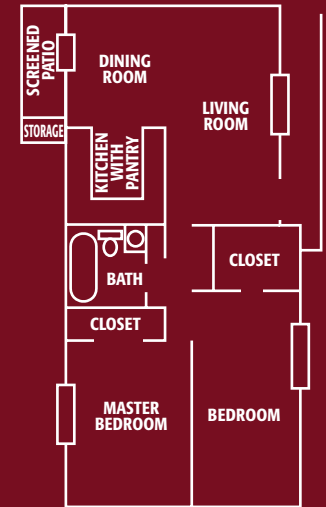

200 Emerald Avenue
Lake Wales, FL 33853
(863) 676-6387
Fax: (863) 676-0666
georgetown@npmainfo.com
www.npmainc.com

**LIVE
Abundantly**

One Bedroom • 716 SF

Rate \$ _____
 Deposit/Admin \$ _____
 Application/Pet Fee \$ _____

**LIVE
Indulgently**

One Bedroom Deluxe • 722 SF

Rate \$ _____
 Deposit/Admin \$ _____
 Application/Pet Fee \$ _____

**LIVE
Carefree**

Two Bedroom • 906 SF

Rate \$ _____
 Deposit/Admin \$ _____
 Application/Pet Fee \$ _____

Two Bedroom Deluxe • 915 SF

Rate \$ _____
 Deposit/Admin \$ _____
 Application/Pet Fee \$ _____