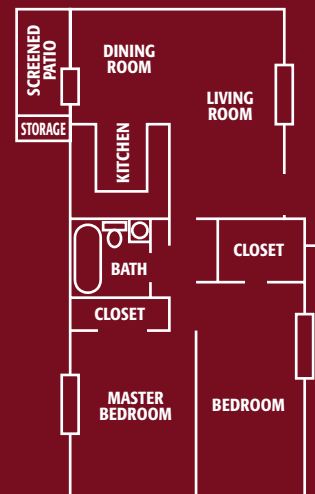

200 Emerald Avenue
Lake Wales, FL 33853
(863) 676-6387
Fax: (863) 676-0666
georgetown@npmainfo.com
www.npmainc.com

**LIVE
Abundantly**

One Bedroom • 716 SF

Rate \$ _____
 Deposit/Admin \$ _____
 Application/Pet Fee \$ _____

**LIVE
Indulgently**

One Bedroom Deluxe • 722 SF

Rate \$ _____
 Deposit/Admin \$ _____
 Application/Pet Fee \$ _____

**LIVE
Carefree**

Two Bedroom • 906 SF

Rate \$ _____
 Deposit/Admin \$ _____
 Application/Pet Fee \$ _____

Two Bedroom Deluxe • 915 SF

Rate \$ _____
 Deposit/Admin \$ _____
 Application/Pet Fee \$ _____