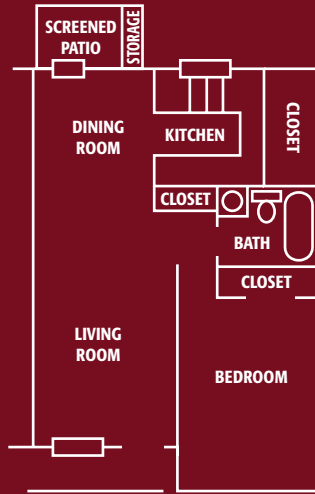

200 Emerald Avenue
Lake Wales, FL 33853
(863) 676-6387
Fax: (863) 676-0666
georgetown@npmainfo.com
www.npmainc.com

**LIVE
Abundantly**

One Bedroom • 716 SF

Rate \$ _____
 Deposit/Admin \$ _____
 Application/Pet Fee \$ _____

**LIVE
Indulgently**

One Bedroom Deluxe • 722 SF

Rate \$ _____
 Deposit/Admin \$ _____
 Application/Pet Fee \$ _____

**LIVE
Carefree**

Two Bedroom • 906 SF

Rate \$ _____
 Deposit/Admin \$ _____
 Application/Pet Fee \$ _____