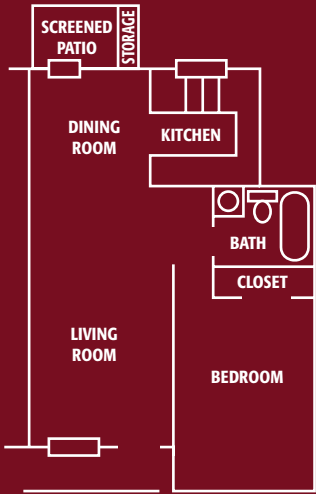

200 Emerald Avenue
Lake Wales, FL 33853
(863) 676-6387
Fax: (863) 676-0666
georgetown@npmainfo.com
www.npmainc.com

**LIVE
Abundantly**

One Bedroom • 716 SF

Rate \$ _____
 Deposit/Admin \$ _____
 Application/Pet Fee \$ _____