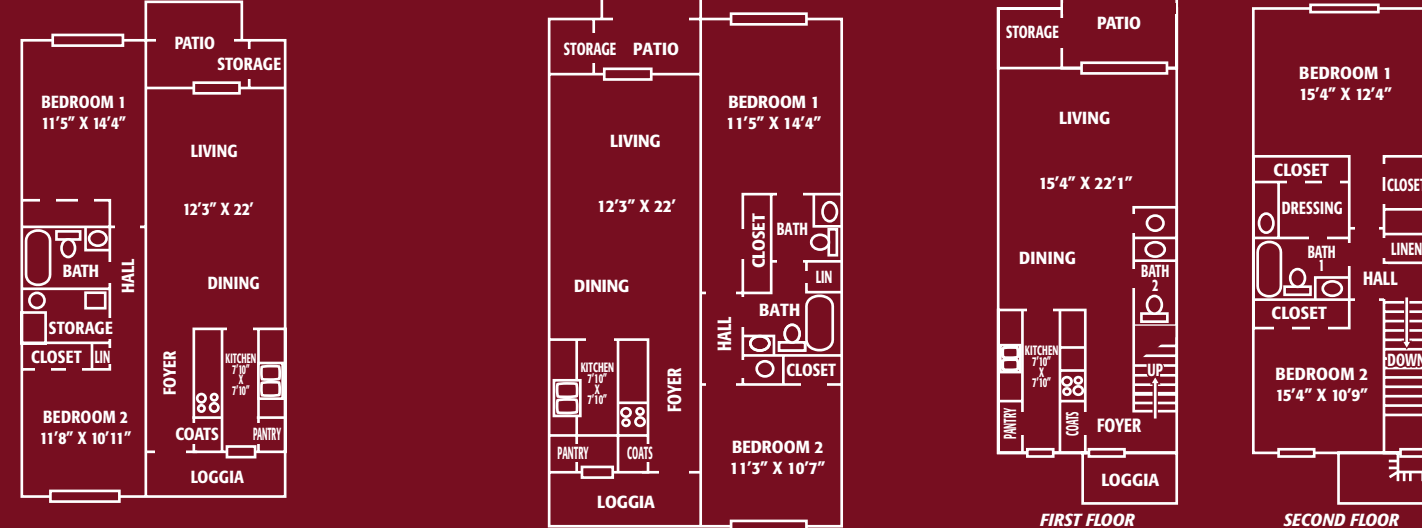

Studios • 517 SF

Rate \$ _____
 Deposit/Admin \$ _____
 Application/Pet Fee \$ _____

**LIVE
Indulgently**

1 Bedroom Suites • 709 SF

Rate \$ _____
 Deposit/Admin \$ _____
 Application/Pet Fee \$ _____

**LIVE
Carefree**