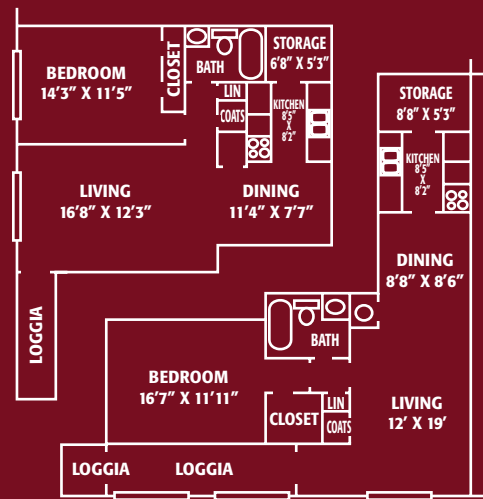

Studios • 517 SF

Rate \$ _____
 Deposit/Admin \$ _____
 Application/Pet Fee \$ _____

**LIVE
Indulgently**

1 Bedroom Suites • 709 SF

Rate \$ _____
 Deposit/Admin \$ _____
 Application/Pet Fee \$ _____

**LIVE
Carefree**