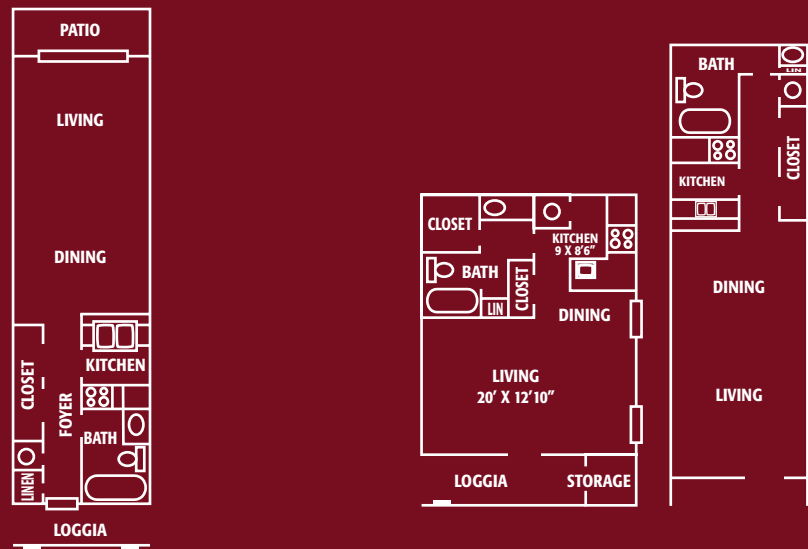

**LIVE
Abundantly**

Efficiency • 509 SF

Rate $ _____
Deposit/Admin $ _____
Application/Pet Fee $ _____

Studios • 517 SF

Rate $ _____
Deposit/Admin $ _____
Application/Pet Fee $ _____