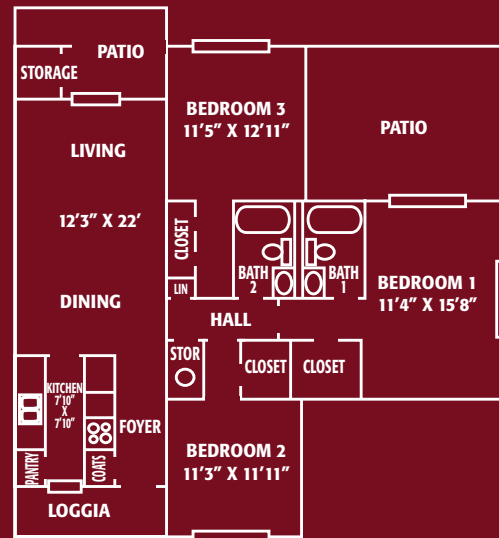

Representing over 50 years
of excellence, serving residential
communities nationwide.

At *VILLA DEL MAR Apartments*
RELAX...YOU'RE HOME NOW!

3 Bed 2 Bath Villa • 1,200 SF

Rate $ _____
Deposit/Admin $ _____
Application/Pet Fee $ _____

- Trash Valet Service
- Single Story Villas Available
- Three Sparkling Pools
- Clubhouse
- Two Tennis Courts
- Fitness Center
- Private Mailboxes

- Pets Welcome, Breed Restrictions Apply
- Washer & Dryer Connections In Select Apartments
- Three Laundry Centers
- Playground